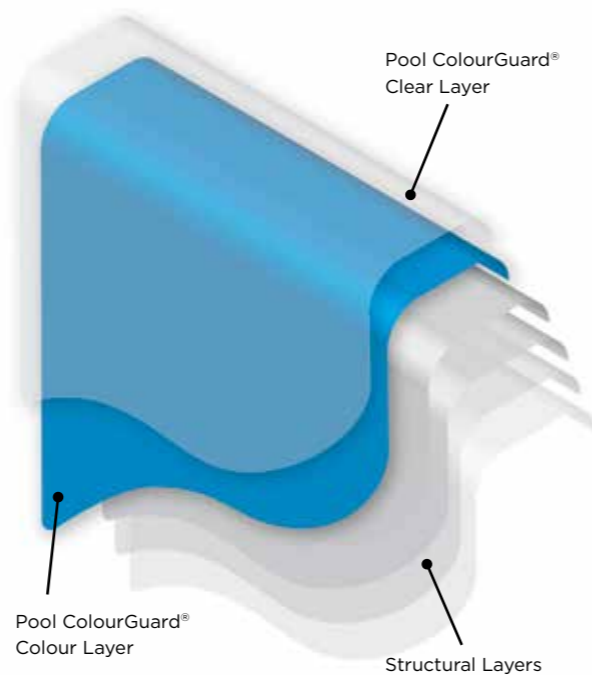

Delta Blue

Moonlight

Platinum

Silver Mist

Sky Blue

Every effort has been made to represent the true colours, however variations may occur due to climatic conditions and your computer monitor or printer settings. The final product may be subject to a colour variation and it is recommended that you view a physical colour sample prior to colour selection.

Dual Coat System

Pool ColourGuard® uses a dual surface protection system to protect the colour of your pool. The colour layer is protected by a clear layer, which resists the effects of UV rays and chemicals and stops them from coming into direct contact with the colour layer. This specialised dual coat system is incorporated during the manufacturing process, where the two layers are merged together. The result is a pool with a high gloss finish never before seen on swimming pools that will last year after year.