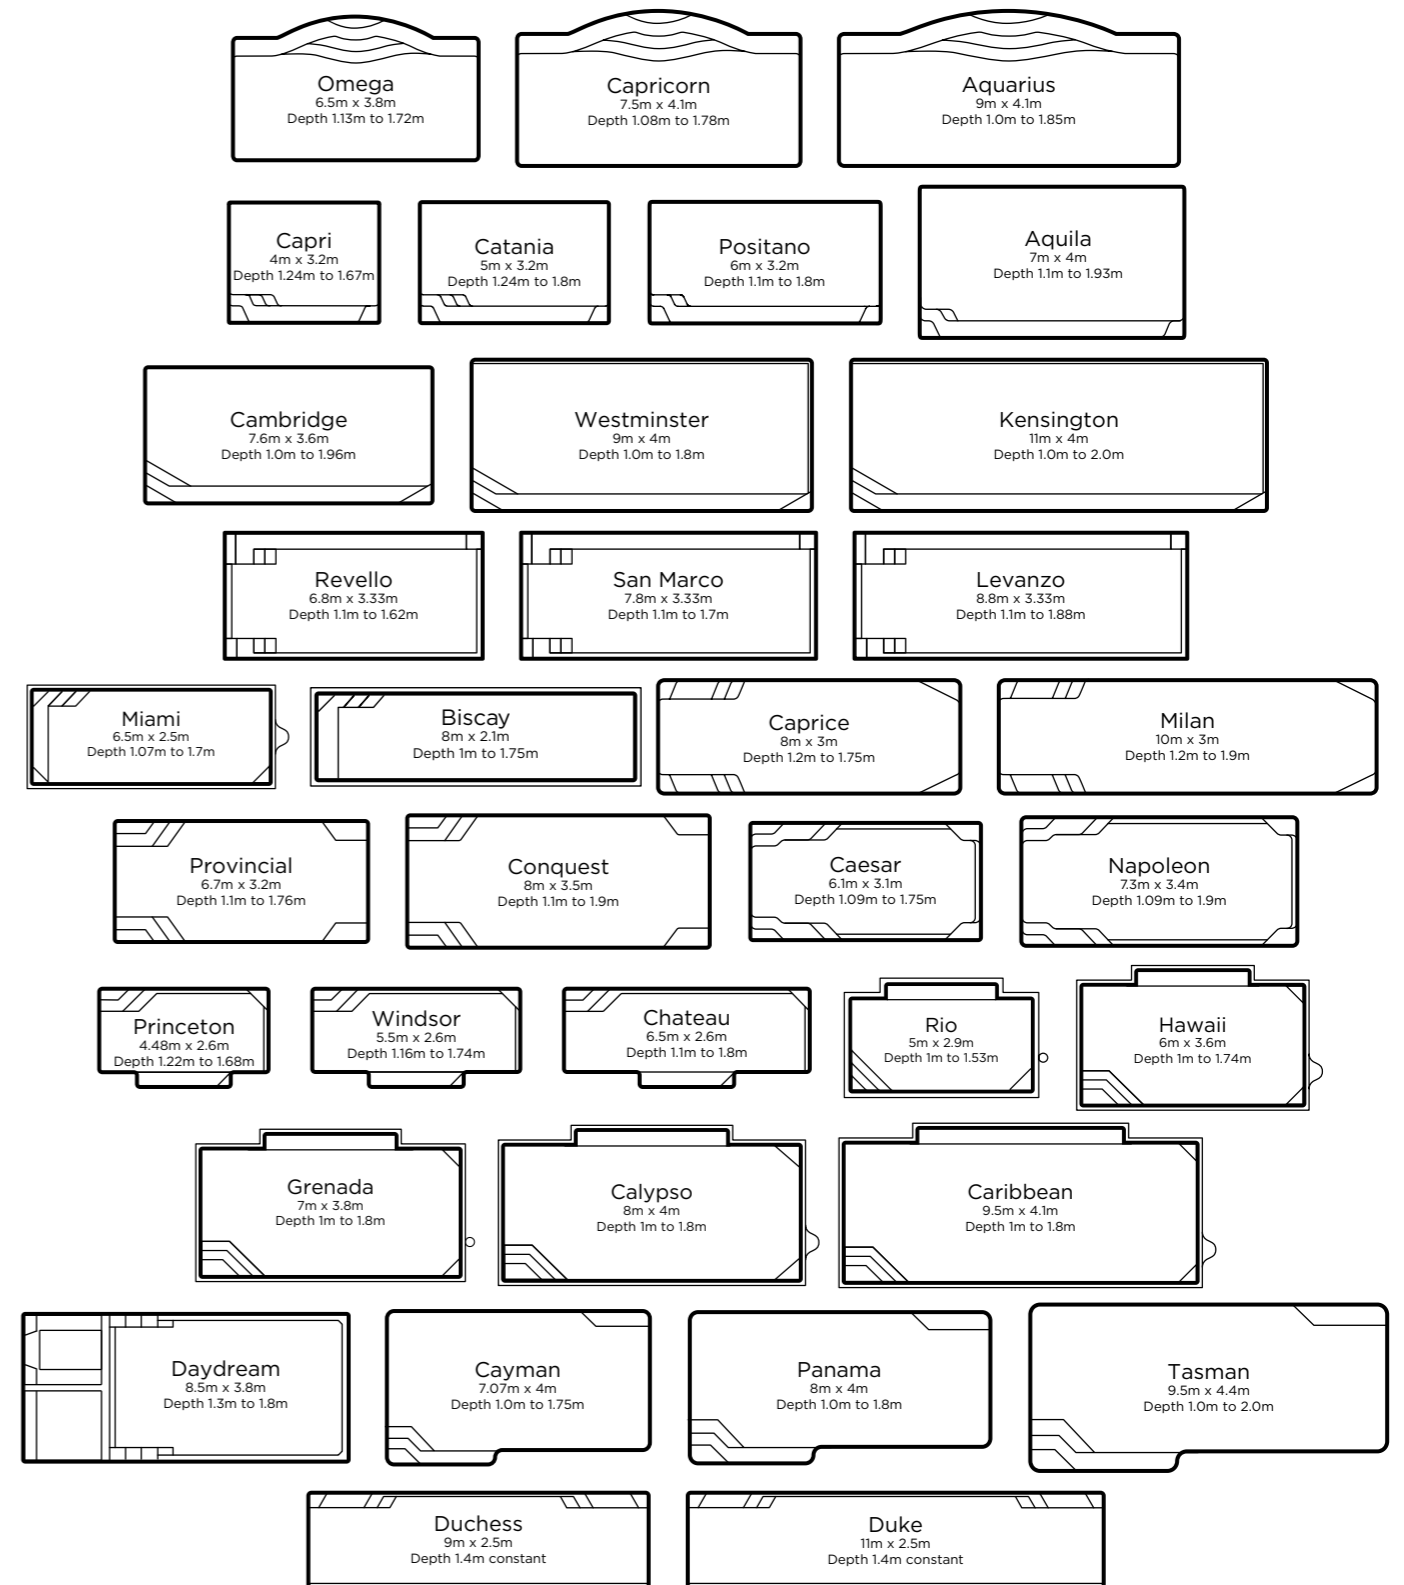

Sizes and shapes are indicative only. Measurements are internal to the waterline.

Colorado
1.63m x 1.63m
Depth 0.65m

Vail
2.2m x 1.8m
Depth 1.0m

Malibu
2.2m x 1.8m
Depth 0.35m

Aqua Ledge
4m x 2m
Depth 175mm