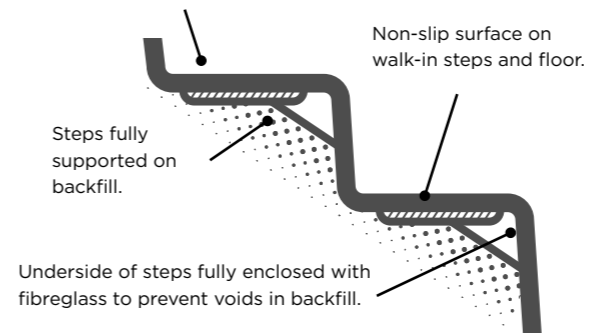

Support Structures

Long seating benches, seats and swim outs are a very important part of any great swimming pool design. The support structures built into a Quantum pool as part of the manufacturing process ensure that any benches, seats or swim outs remain level with the rest of the pool.

The step area is supported using lateral reinforcing baffles, which ensure back fill can easily and effectively be placed around the pool to provide support to the entire pool structure. Without these baffles it would be impossible to ensure the backfill is consolidated in and under the step area.

Each walk-in step reinforced with rot-proof polyurethane covered with double thickness fibreglass lay-up.