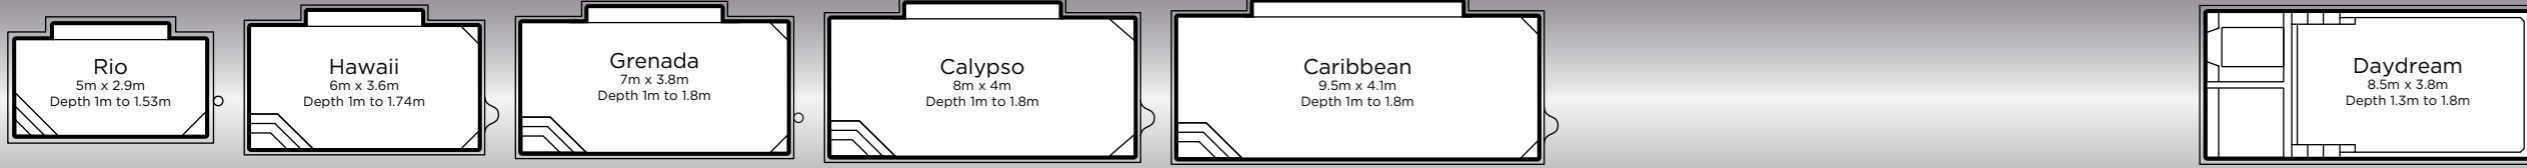

A Choice of Stunning Designs

Calypso

Bring chic contemporary style to your outdoor space with this range of pool designs. With a generous side martini seat, entertaining is a breeze. Available in five size ranges to fit any backyard.

Features

- Side martini seat
- Corner swim outs
- Unobtrusive side entry steps