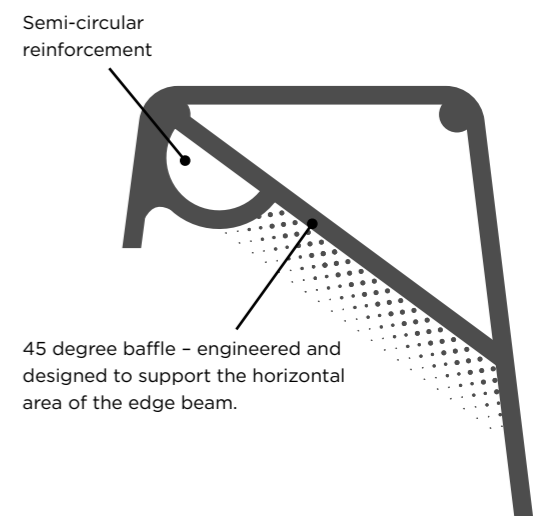

Support Structures

Long seating benches, seats and swim outs are a very important part of any great swimming pool design. The support structures built into a Quantum pool as part of the manufacturing process ensure that any benches, seats or swim outs remain level with the rest of the pool.

The step area is supported using lateral reinforcing baffles, which ensure back fill can easily and effectively be placed around the pool to provide support to the entire pool structure. Without these baffles it would be impossible to ensure the backfill is consolidated in and under the step area.

Each walk-in step reinforced with rot-proof polyurethane covered with double thickness fibreglass lay-up.

200mm Edge Beams

Not every fibreglass pool has edge beams as wide as 200mm. The design of the edge beam on a Quantum Composite Pool coupled with its 200mm width means your pool is structurally sound as the strength is built into the pool's structure.